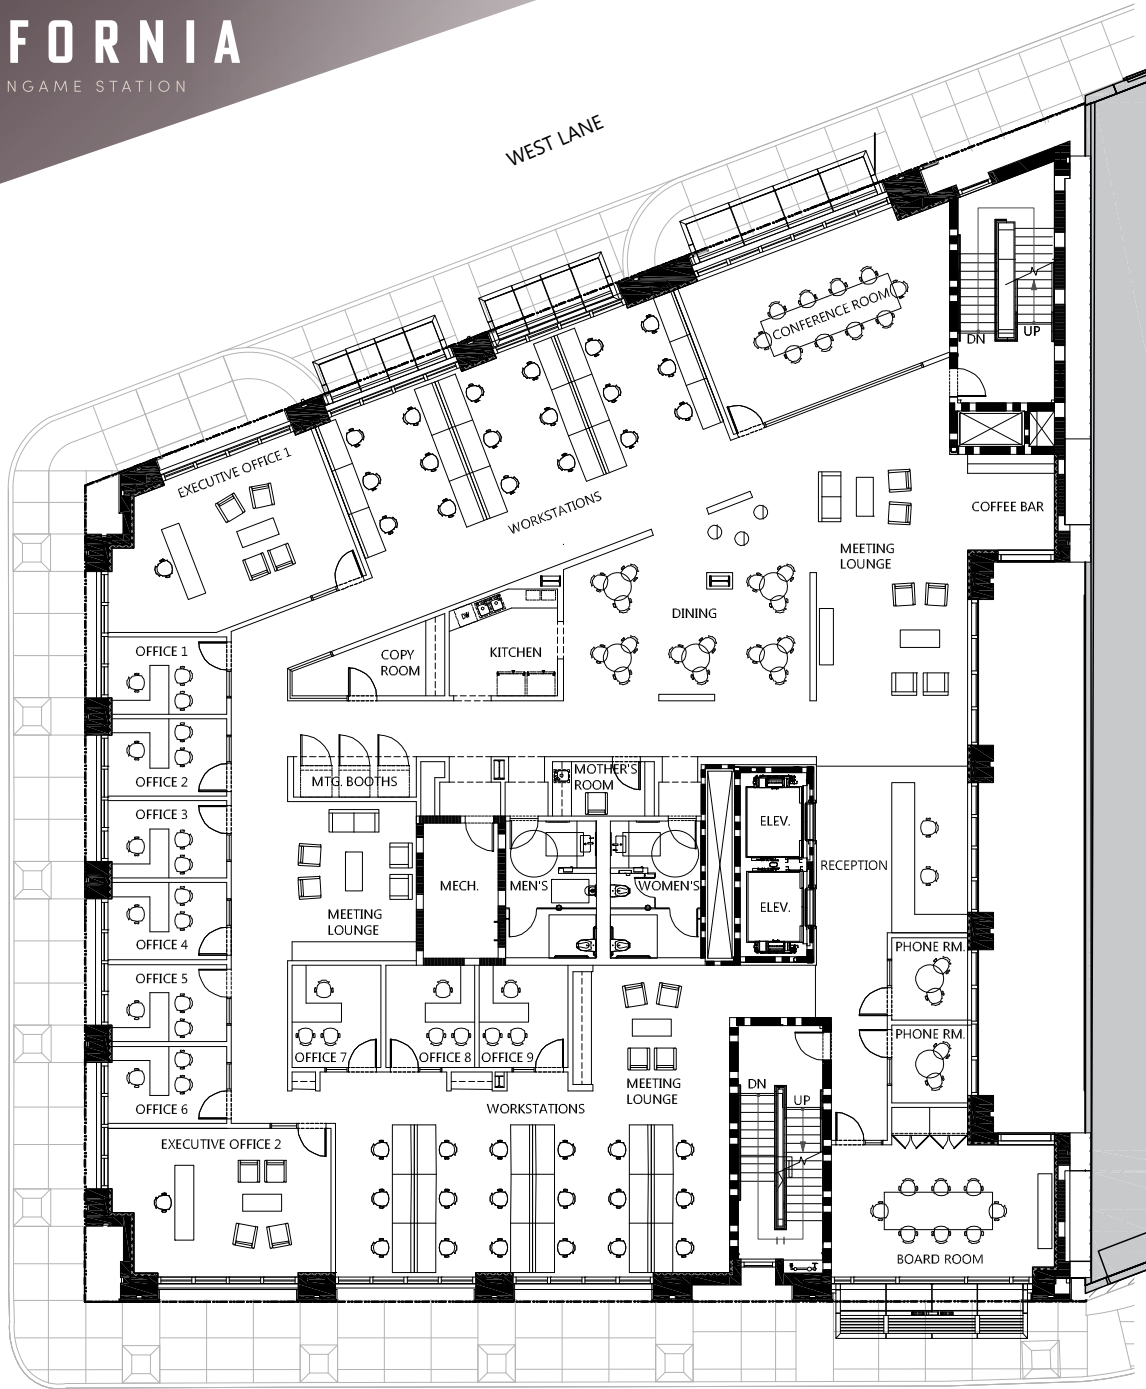

CALIFORNIA

AT BURLINGAME STATION

CALIFORNIA DRIVE

SECOND FLOOR - TEST FIT - ±12,365 SF

MARC POPE

+1 650 401 2131
marc.pope@cushwake.com

BEN PAUL

+1 650 401 2123
ben.paul@cushwake.com